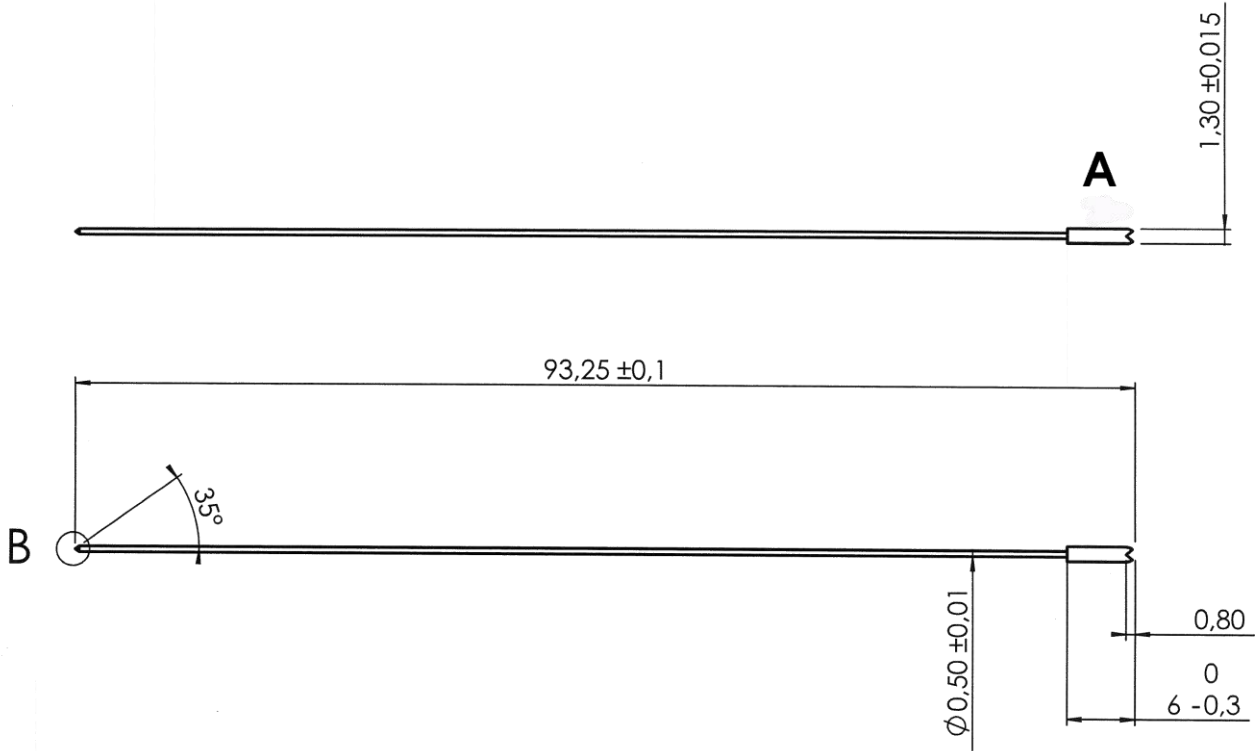

**Rigid probe: RPK-057-0,5-93,25-12-1,3/6 G**

**Material**

Music wire gold plated

**DETAIL B**

**DETAIL A**